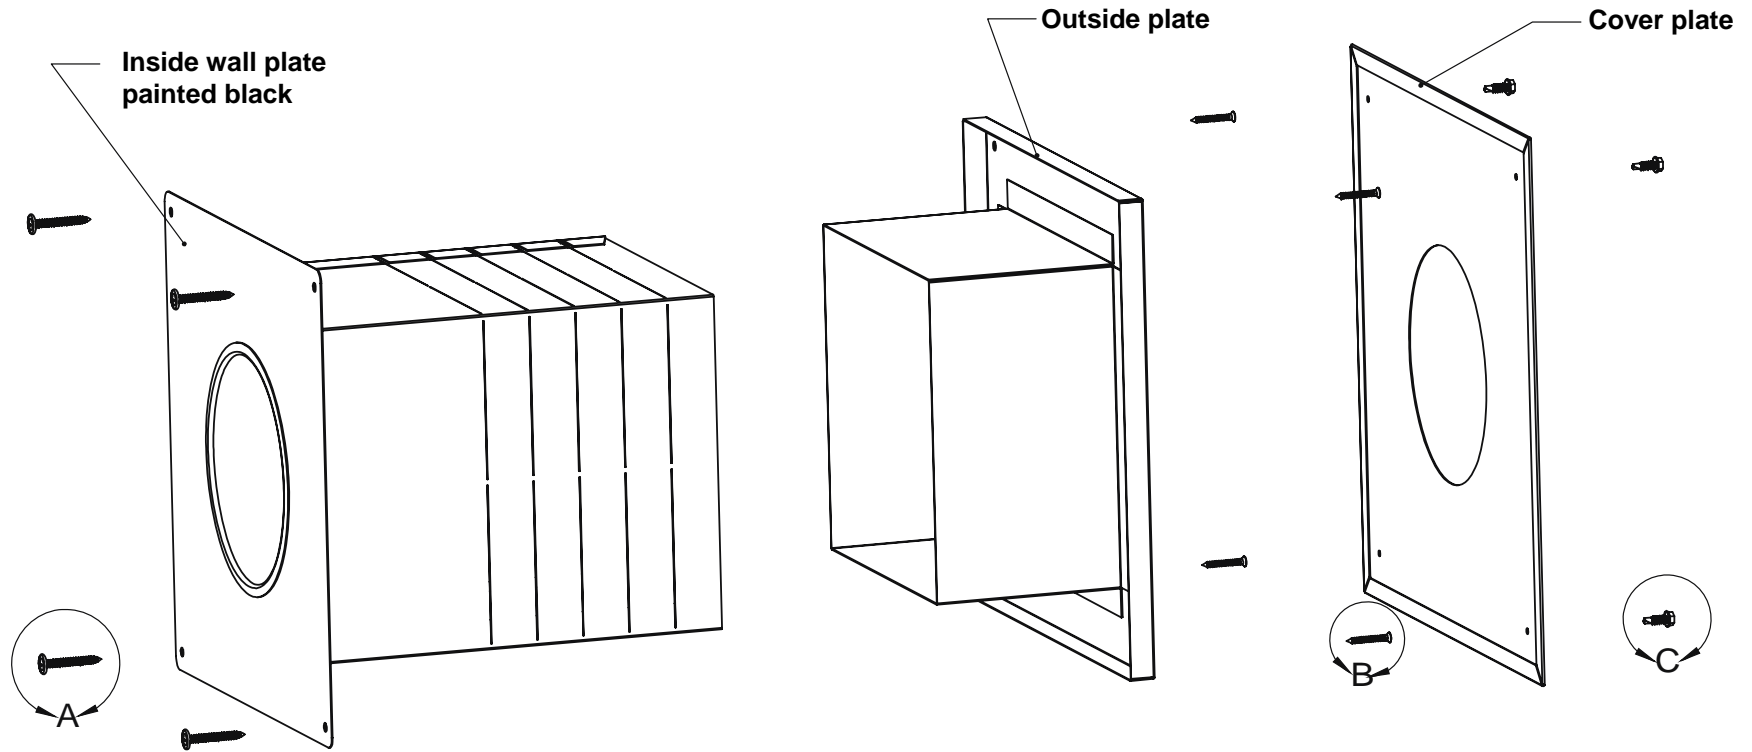

Pellet Vent Wall Pass-Thru (Thimble)

(4X) 1-1/4" Black
flat head screws
(included)

(4X) Screws
(not included)
Use appropriate fasteners
for exterior finish of building

(4X) Self tapping screws
(included)

Tuyau à granules Coupe-feu mural

(4X) 1-1/4" Vis noires
à tête plate
(incluses)

(4X) Vis (non-incluses)
Utilisez le système de fixation approprié
pour le fini extérieur du bâtiment

(4X) Vis autotaraudeuses
(incluses)