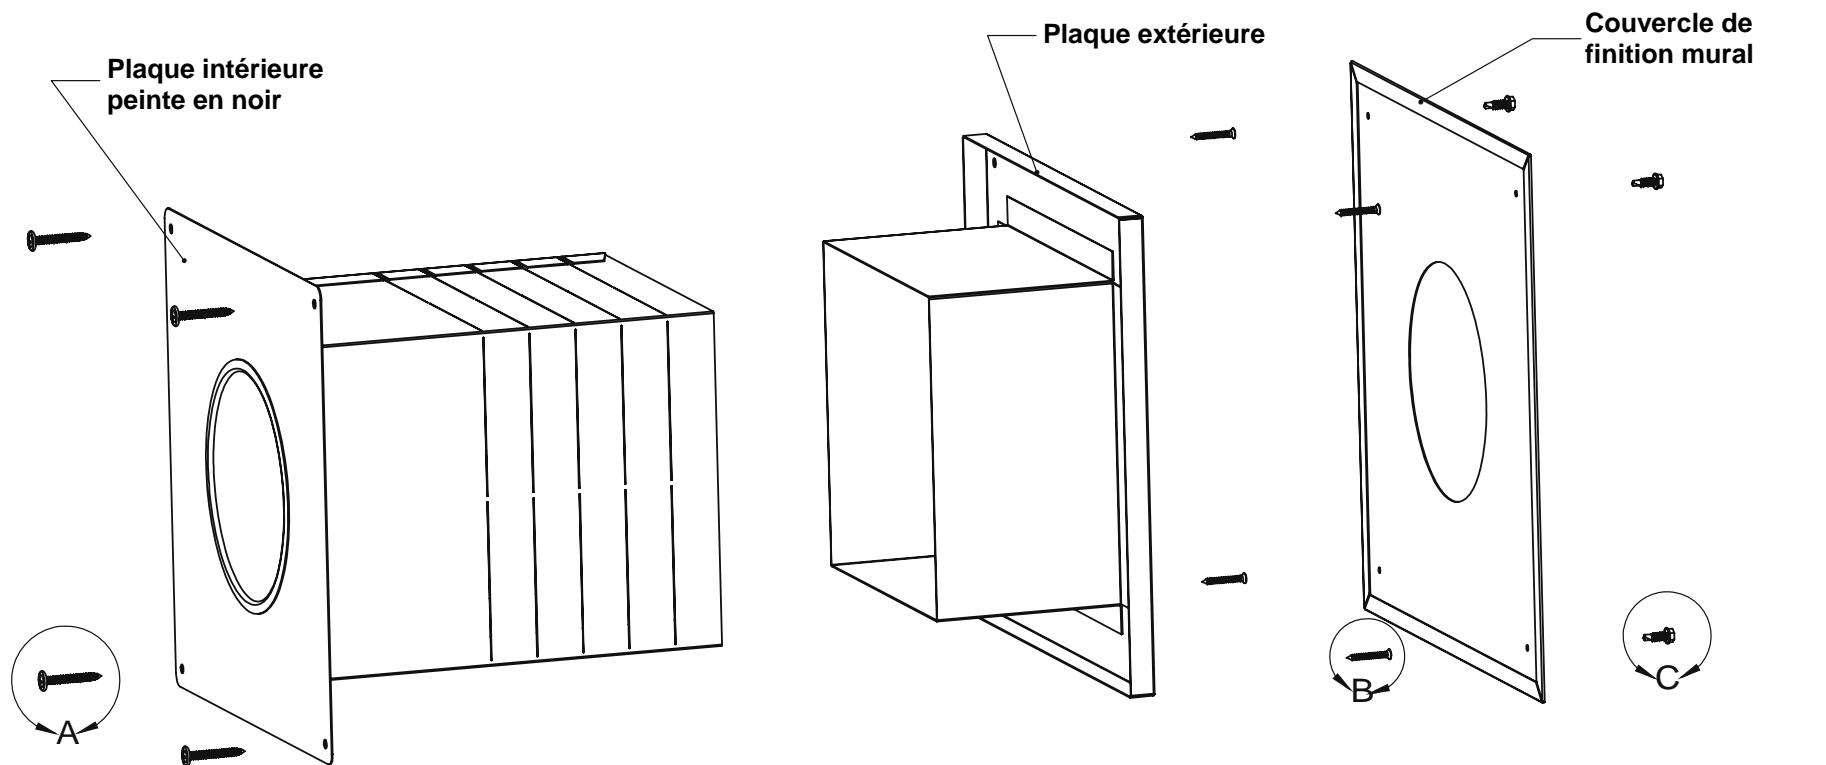

Pellet Vent Wall Pass-Thru (Thimble)

(4X) 1-1/4" Black
flat head screws
(included)

(4X) Screws
(not included)
Use appropriate fasteners
for exterior finish of building

(4X) Self tapping screws
(included)

Tuyau à granules Coupe-feu mural

(4X) 1-1/4" Vis noires
à tête plate
(incluses)

(4X) Vis (non-incluses)
Utilisez le système de fixation approprié
pour le fini extérieur du bâtiment

(4X) Vis autotaraudeuses
(incluses)